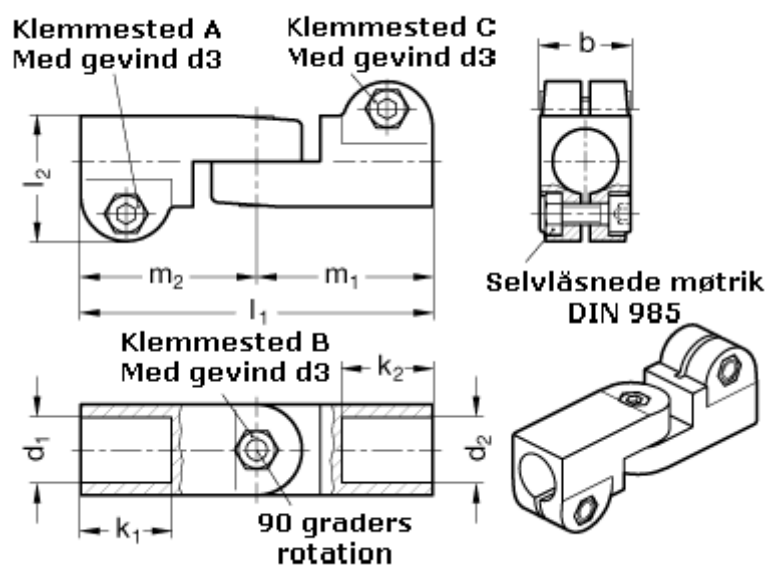

Article number: 20285B12B142BL

Description: E+G Swivel clamp connector joint  
GN285-B12-B14-2-BL

## Measures

$b = 25$

$m_1 = 48.5$

$d_1 = B12$

$m_2 = 48.5$

$d_2 = B14$

$d_3 = M 6$

$k_1 = 25$